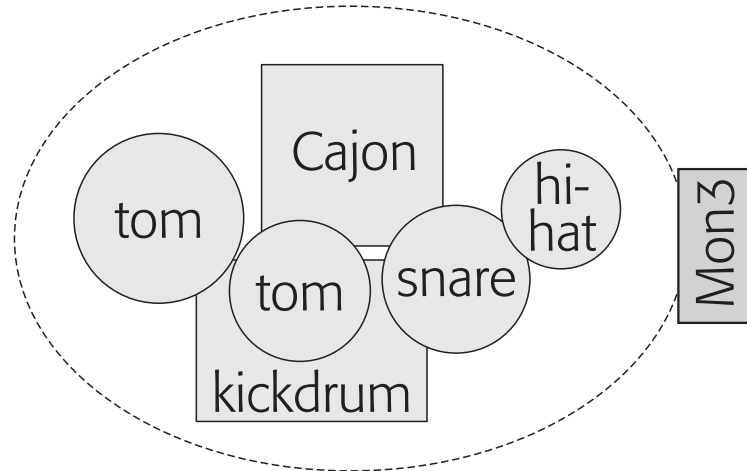

Stage Setup Anthony's Garden

Wolfgang Peyerl

Markus Angeli

Jörg Mair