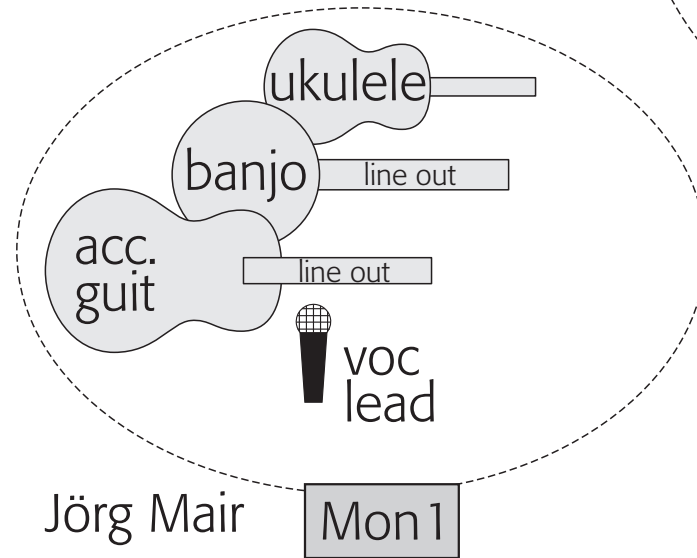

Stage Setup Anthony's Garden

Wolfgang Peyerl

Markus Angeli

Jörg Mair